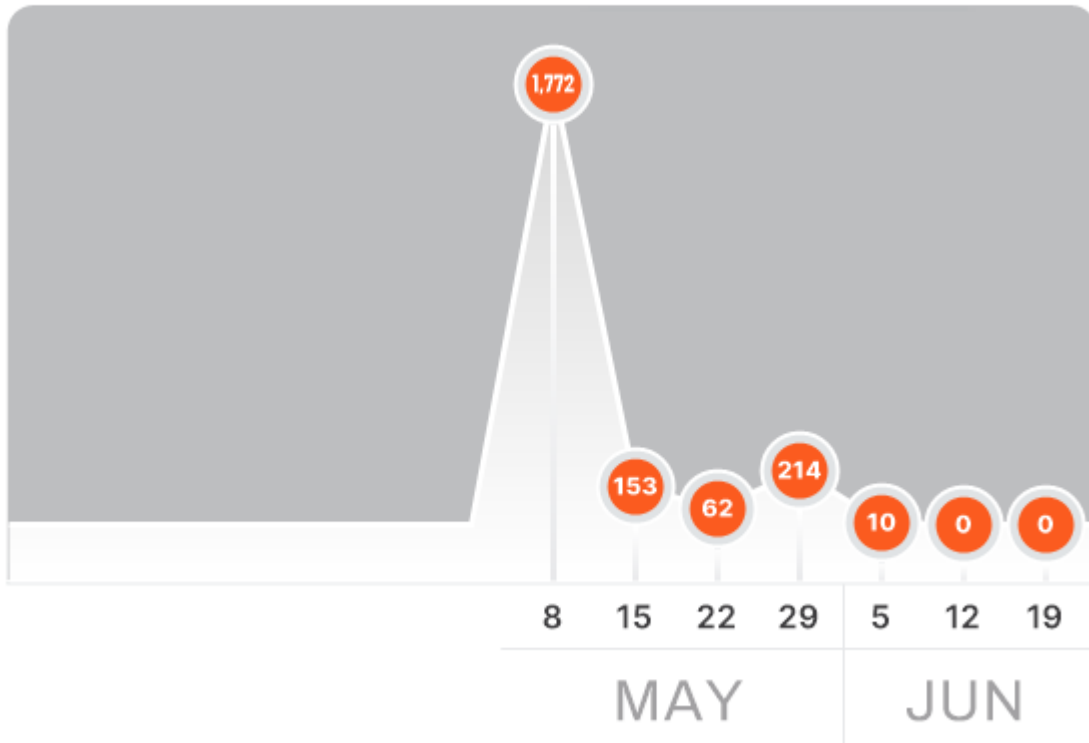

# WEEKLY TRAFFIC HISTORY

## MOST VIEWED MEDIA

1

Photo 1  
126 hits

2

Photo 2  
100 hits

3

Photo 3  
94 hits

4

⊕ Plus 169 hits  
in 3 additional cities

---

## VISITORS THIS WEEK

NEW  
VISITORS

0

RETURNING  
VISITORS

0

TOTAL  
VISITORS

0

TOTAL VISITORS IN THE LAST 7 WEEKS